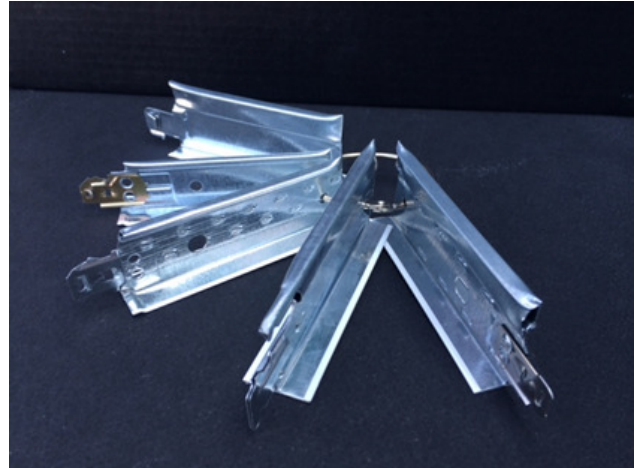

Alternatively.....

If you are unsure what system you have, or feel it may be an older system, we can still help! Options include:

Please send a photo of the system you currently have (ideally taking the picture as we have above) and we'll do our best to assist. Please email all images to info@ceilingtilesuk.co.uk
*Don't forget to leave your contact details and any enquiry reference number you may have been given.

Try one of our Ceiling Grid Keyrings.

The keyring includes all of the most popular Cross Tee Clips to help you match up the best fit with your current grid system. Please note these are often chargeable.

info@ceilingtilesuk.co.uk

0844 800 5921

www.ceilingtilesuk.co.uk

AIS fpdc

REPRESENTING FIT OUT AND FINISHES

MEMBER

CEILINGTILESUK [.co.uk](http://www.ceilingtilesuk.co.uk)