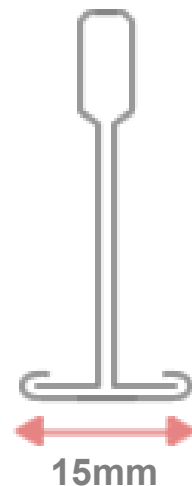

The suspended ceiling is usually made up of 3 different components of different lengths which connect together to form the square/rectangular openings for the ceiling tiles to be positioned within.

The standard sizes are usually:

- 3600mm - Main Runner
- 1200mm - Cross Tee
- 600mm - Cross Tee

Please follow the following steps to identify your system

Step 1: Measure the grid width/diameter.

** The gridwork will either be 24mm (most common) or 15mm wide*