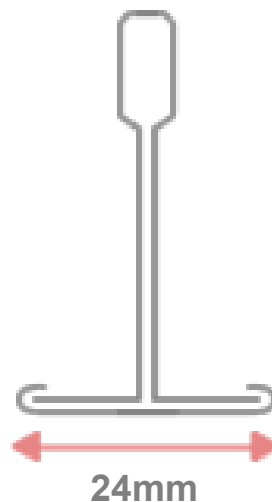

The suspended ceiling is usually made up of 3 different components of different lengths which connect together to form the square/rectangular openings for the ceiling tiles to be positioned within.

The standard sizes are usually:

- 3600mm - Main Runner
- 1200mm - Cross Tee
- 600mm - Cross Tee

Please follow the following steps to identify your system

Step 1: Measure the grid width/diameter.

** The gridwork will either be 24mm (most common) or 15mm wide*